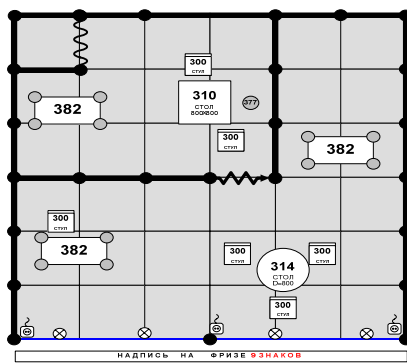

## PREMIER PACKAGE

Standard Shell Scheme Booth (6m x 6m = 36 sq.m)

Package Rate inclusive of the followings:-

1. Booth construction
2. Wall element
3. Covering carpet
4. Inscription on fascia board
5. 6 x chairs
6. 3 x display tables
7. 4 x spotlights
8. 3 x sockets (1 kW)
9. 1 x door
10. 1 x curtain
11. 7 x wall elements (office part)
12. 2 x tables
13. Waste paper basket
14. Professional Russian Speaking Consultant Service
15. Promotion and Publicity Campaign
16. Business Matchmaking Program
17. 15 hours Intensive Basic Business Communication in Russian Language at Malaysia-Russia Education & Innovation Centre, Kuala Lumpur