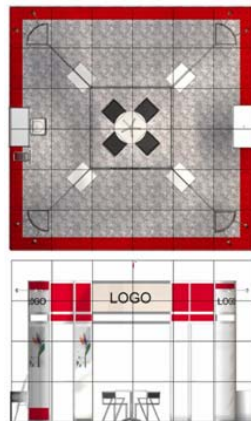

Moscow, Russia

MWE PARTICIPATION OPTIONS AND RATES

EXECUTIVE PACKAGE

Standard Pavilion (6m x 3m = 18 sq.m)

Package Rate inclusive of the followings:-

1. Booth construction
2. Wall element
3. Covering carpet
4. Inscription on fascia board
5. 4 x chairs
6. 2 x display tables
7. 2 x spotlights
8. 2 x sockets (1 kW)
9. 1 x door
10. 4 x wall elements (office part)
11. 1 x table
12. Waste paper basket
13. Professional Russian Speaking Consultant Service
14. Promotion and Publicity Campaign
15. Business Matchmaking Program
16. 15 hours Intensive Basic Business Communication in Russian Language at Malaysia-Russia Education & Innovation Centre, Kuala Lumpur