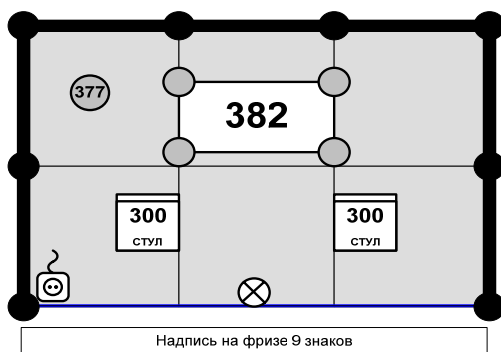

Moscow, Russia

MWE PARTICIPATION OPTIONS AND RATES

CONTINENTAL PACKAGE

Standard Shell Scheme Booth (3m x 3m = 9 sq.m)

Package Rate inclusive of the followings:-

1. Booth construction
2. Wall element
3. Covering carpet
4. Inscription on fascia board
5. 2 x chairs
6. 1 x display table
7. 1 x spotlight
8. 1 x socket (1 kW)
9. Waste paper basket
10. Professional Russian Speaking Consultant Service
11. Promotion and Publicity Campaign
12. Business Matchmaking Program
13. 15 hours Intensive Basic Business Communication in Russian Language at Malaysia-Russia Education & Innovation Centre, Kuala Lumpur