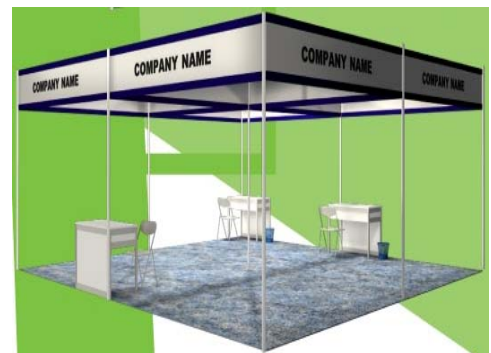

Moscow, Russia

MWE PARTICIPATION OPTIONS AND RATES

CONTINENTAL PACKAGE

Standard Shell Scheme Booth (3m x 3m = 9 sq.m)

Package Rate inclusive of the followings:-

1. Booth construction
2. Wall element
3. Covering carpet
4. Inscription on fascia board
5. 2 x chairs
6. 1 x display table
7. 1 x spotlight
8. 1 x socket (1 kW)
9. Waste paper basket
10. Professional Russian Speaking Consultant Service
11. Promotion and Publicity Campaign
12. Business Matchmaking Program
13. 15 hours Intensive Basic Business Communication in Russian Language at Malaysia-Russia Education & Innovation Centre, Kuala Lumpur